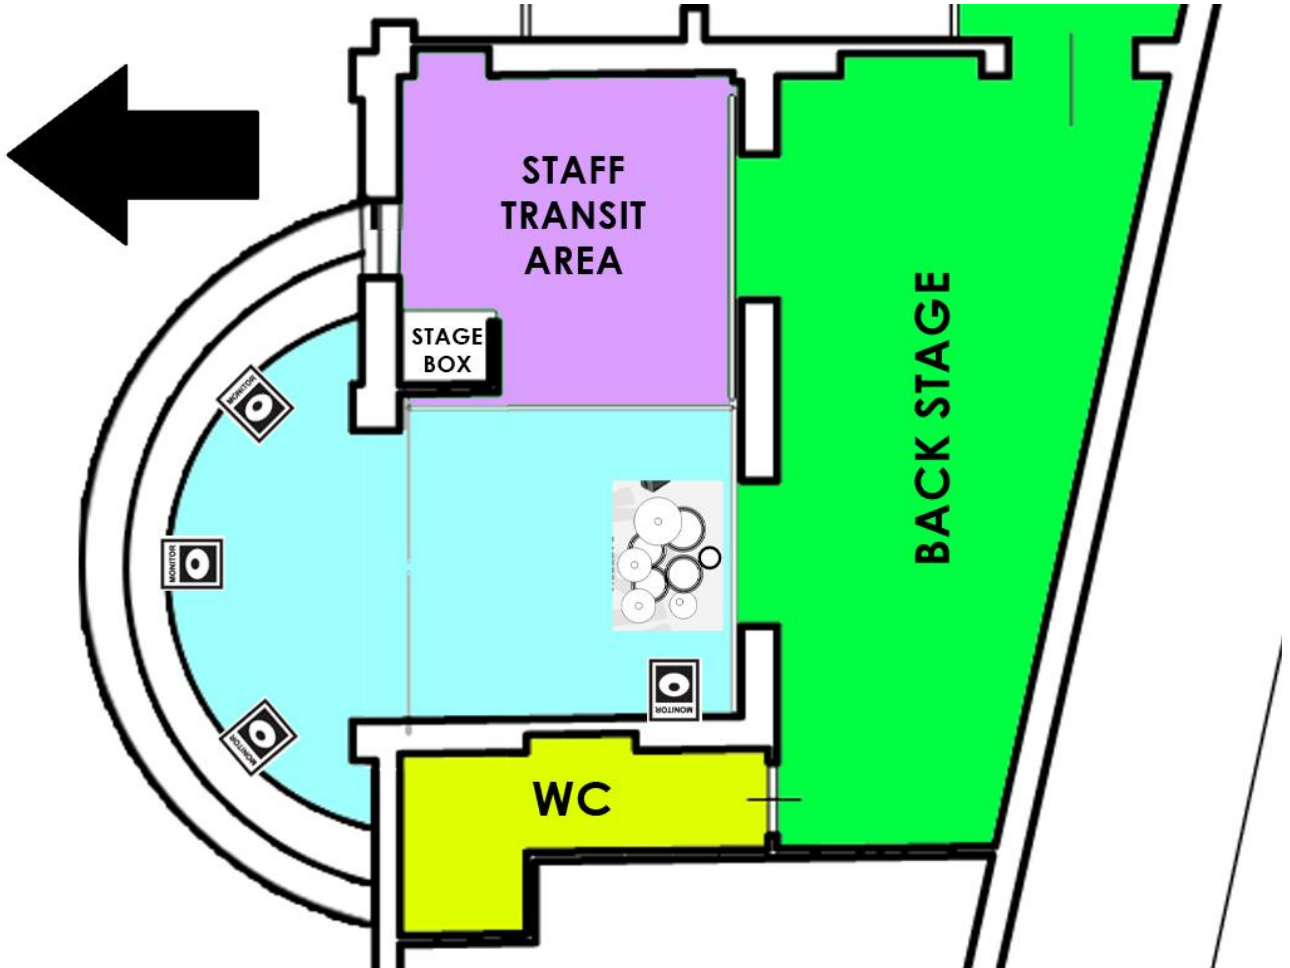

SCHEDA TECNICA

BH BLACK HOLE MILANO – VIALE UMBRIA 118

info live: live@blackholemilano.com – 340.69.47.914

...:IMPIANTO AUDIO

SALA ROSSA:

4 MAKIE SR1530
2 MAKIE SR1232 (fronte palco)
1 SUBWOOFER MONTARBO 218SA (sotto consolle – centro sala)
4 SUBWOOFER EUROLIVE PROFESSIONAL B1800X PRO (fronte palco)
2 Power Amplifier EUROPOWER EP2500
2 EQUALIZER ULTRAGRAPH PRO FBQ6200
2 CROSSOVER SUPER-X PRO CX3400
2 ULTRALINK PRO MX882

PALCO SALA ROSSA

PALCO SALA DEI LEONI

STAGE:

4 spie FBTMaxX 2A
3 spie LEM HP 300MA
3 spie LEM T5MA
6 MIC. SHURE SM58
4 MIC. SHURE PG48
2 MIC. SHURE SM57
1 SET SUPERLUX DRK K5C2 Drum Mic Set
(dinamico Basso Drum Mic PRA 218B (Supercardioid 30Hz-10kHz), 3 x dinamico Tom micro (Supercardioid)
1x Snare microfono and 2x Back Elektred Overheadmicrofono)
1 SET SAMSON 7kit - 7-piece Drum Mic Set ✖
1 HEADSET RADIO MIC. SHURE WH20 Dynamic ✖
2 SHURE 1 HEADSET RADIO MIC. SHURE WH20 Dynamic ✖
3 ULTRA-DI DI20
ASTE MICROFONICHE E CAVETTERIA VARIA