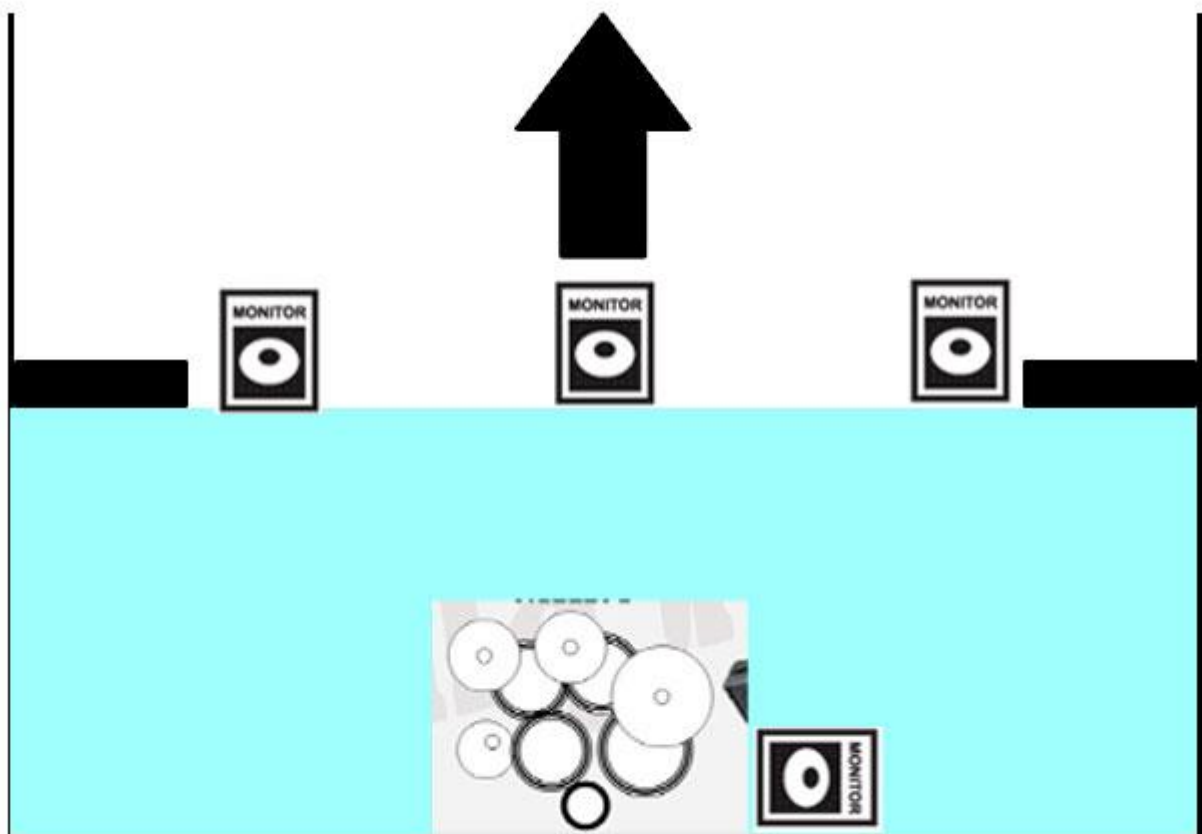

...:CONSOLLE VIDEO

1 MIXER EDIROLL V-4 Video Mixer with Effects
2 LETTORI DVD/USB
1 CAMERA JVC MiniDV GR-D320E
1 VHS
1 VIDEOPROIETTORE DELL
2 VIDEOPROIETTORI OPTOMA 

...:ATTREZZATURA LIVE

REGIA:

1 Mixer Audio Yamaha Mg32/14fx – 32 CANALI – 4/6 AUX
1 MIXER EURORACK MX3242X 16X2 CANALI – 4 AUX
1 MIXER Pickup 88E 16 CANALI – 4 AUX
1 ULTRACURVE PRO DEQ2496
6 MULTICOM PRO-XL MDX4600
4 SHARK DSP110 Digital 24-Bit Multifunction Signal Processor
1 COMPOSER PRO-XL MDX2600
1 ANALOGIC PROCESSORS LEM CLX 2²

PALCO SALA ROSSA

PALCO SALA DEI LEONI

STAGE:

4 spie FBTMaxX 2A
3 spie LEM HP 300MA
3 spie LEM T5MA
6 MIC. SHURE SM58
4 MIC. SHURE PG48
2 MIC. SHURE SM57
1 SET SUPERLUX DRK K5C2 Drum Mic Set
(dinamico Basso Drum Mic PRA 218B (Supercardioid 30Hz-10kHz), 3 x dinamico Tom micro (Supercardioid)
1x Snare microfono and 2x Back Elektred Overheadmicrofono)
1 SET SAMSON 7kit - 7-piece Drum Mic Set ✖
1 HEADSET RADIO MIC. SHURE WH20 Dynamic ✖
2 SHURE 1 HEADSET RADIO MIC. SHURE WH20 Dynamic ✖
3 ULTRA-DI DI20
ASTE MICROFONICHE E CAVETTERIA VARIA